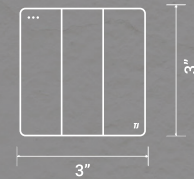

1 Gang 250W
Fan Speed
Controller

V4

THINK AHEAD

Specifications

Material
Polycarbonate

Color
Black

METAL BASE | PURE COPPER CONTACTS

LIGHT SWITCHES