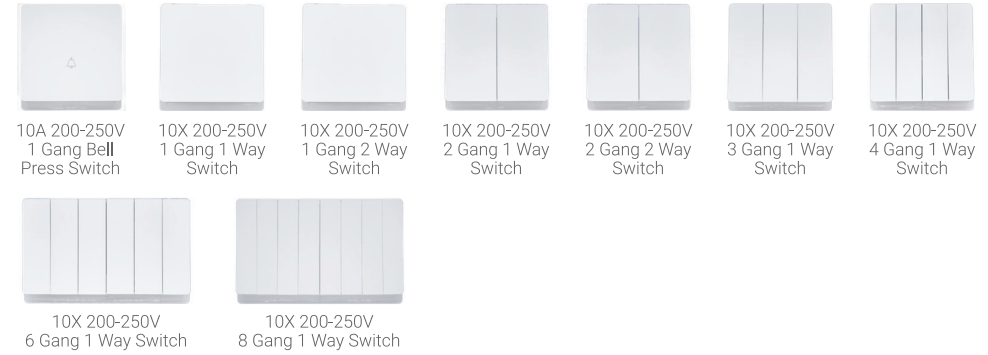

COMBINATION SWITCHES

ELECTRICAL SOCKETS

V10

THE CHANGE YOU NEED

Specifications

Material
Polycarbonate

Color
White

METAL BASE | PURE COPPER CONTACTS

LIGHT SWITCHES

COMBINATION SWITCHES

ELECTRICAL SOCKETS

V11

COLLECTING MEMORIES

Specifications

Material
Polycarbonate

Color
Grey