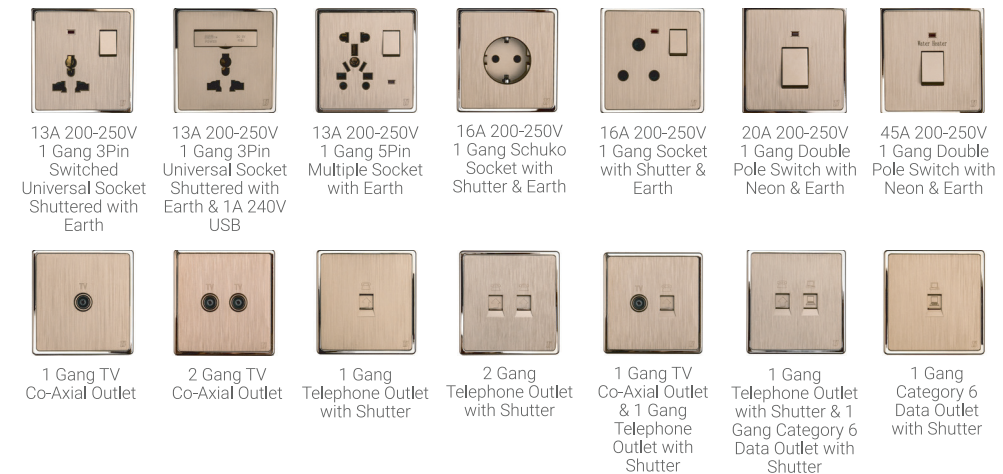

VL

SIMPLY MODERN

Specifications

Material
Polycarbonate

Color
White

METAL BASE | PURE COPPER CONTACTS

LIGHT SWITCHES

COMBINATION SWITCHES

ELECTRICAL SOCKETS

V1

BOLDLY AT THE TOP

Specifications

Material
Polycarbonate

Color
Gold

METAL BASE | PURE COPPER CONTACTS

LIGHT SWITCHES

COMBINATION SWITCHES

ELECTRICAL SOCKETS

V5

POWERFULLY FINE LINED

Specifications

Material
Polycarbonate

Color
Grey

METAL BASE | PURE COPPER CONTACTS

LIGHT SWITCHES

10A 200-250V
1 Gang Bell
Press Switch

10AX 200-250V
1 Gang 1 Way
Switch

10AX 200-250V
1 Gang 2 Way
Switch

10AX 200-250V
2 Gang 1 Way
Switch

10AX 200-250V
2 Gang 2 Way
Switch

10AX 200-250V
3 Gang 1 Way
Switch