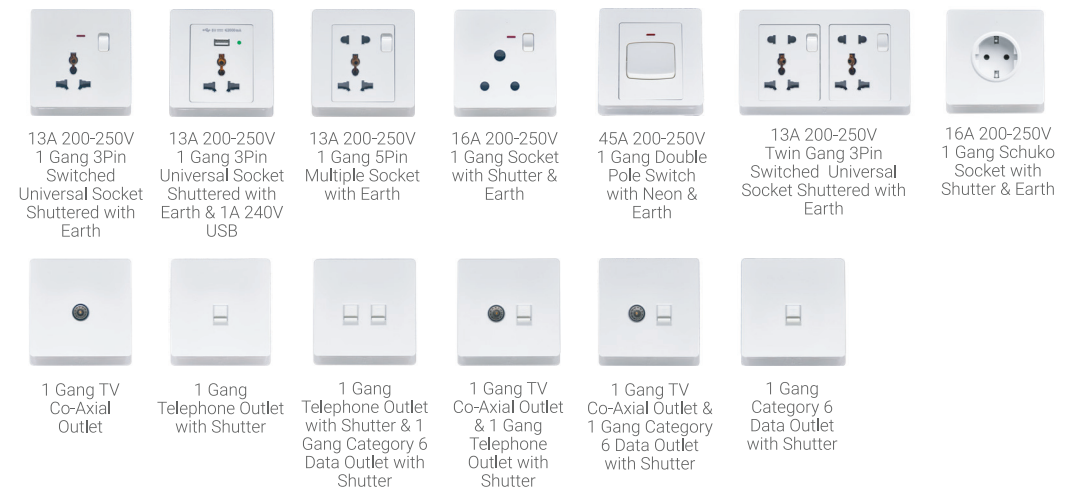

COMBINATION SWITCHES

ELECTRICAL SOCKETS

V10

THE CHANGE YOU NEED

Specifications

Material
Polycarbonate

Color
White

METAL BASE | PURE COPPER CONTACTS

LIGHT SWITCHES

COMBINATION SWITCHES

ELECTRICAL SOCKETS

V11

COLLECTING MEMORIES

Specifications

Material
Polycarbonate

Color
Grey