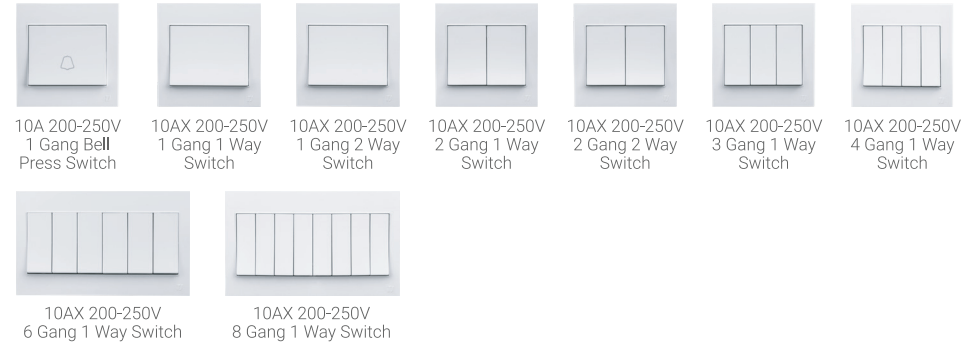

VL

SIMPLY MODERN

Specifications

Material
Polycarbonate

Color
White

METAL BASE | PURE COPPER CONTACTS

LIGHT SWITCHES

COMBINATION SWITCHES

ELECTRICAL SOCKETS

V1

BOLDLY AT THE TOP

Specifications

Material
Polycarbonate

Color
Gold

METAL BASE | PURE COPPER CONTACTS

LIGHT SWITCHES