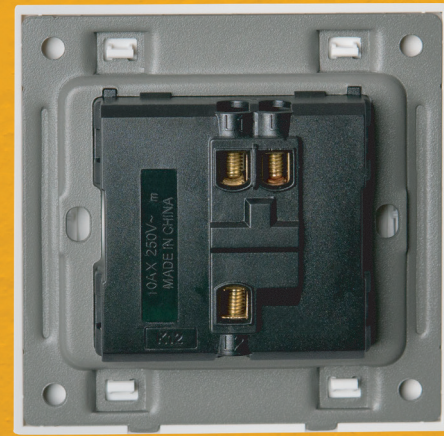

VL

SIMPLY MODERN

Specifications

Material
Polycarbonate

Color
White

METAL BASE | PURE COPPER CONTACTS

LIGHT SWITCHES

COMBINATION SWITCHES

ELECTRICAL SOCKETS

V1

BOLDLY AT THE TOP

Specifications

Material
Polycarbonate

Color
Gold

METAL BASE | PURE COPPER CONTACTS

LIGHT SWITCHES

COMBINATION SWITCHES

ELECTRICAL SOCKETS

V5

POWERFULLY FINE LINED

Specifications

Material
Polycarbonate

Color
Grey

METAL BASE | PURE COPPER CONTACTS

LIGHT SWITCHES

10A 200-250V
1 Gang Bell
Press Switch

10AX 200-250V
1 Gang 1 Way
Switch

10AX 200-250V
1 Gang 2 Way
Switch

10AX 200-250V
2 Gang 1 Way
Switch

10AX 200-250V
2 Gang 2 Way
Switch

10AX 200-250V
3 Gang 1 Way
Switch