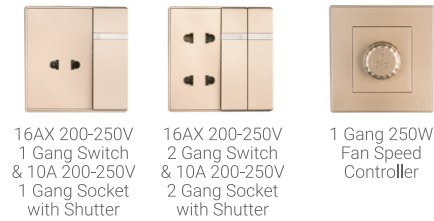

COMBINATION SWITCHES