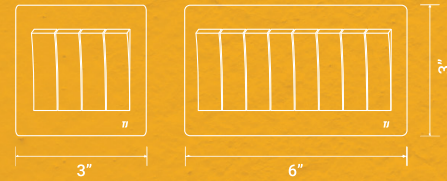

Specifications

Material
Polycarbonate

Color
White