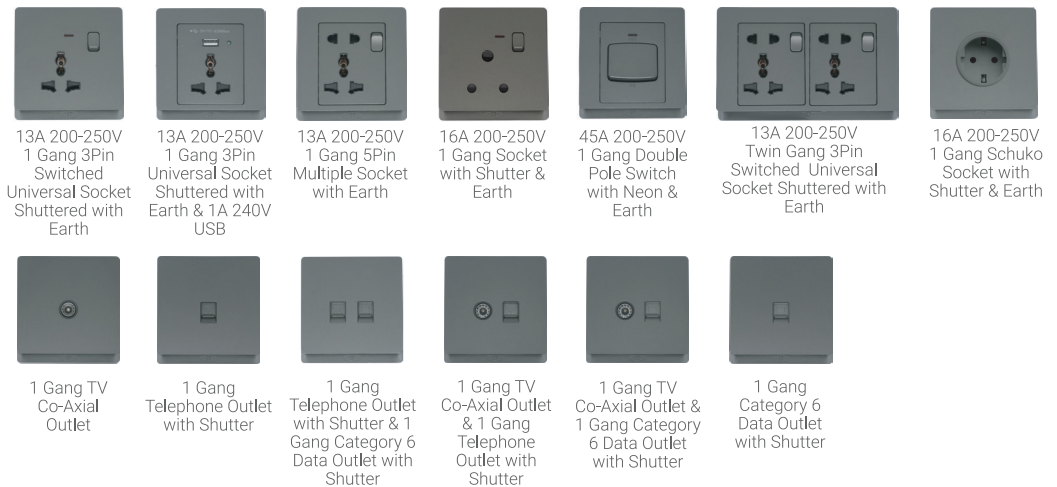

LIGHT SWITCHES

COMBINATION SWITCHES

ELECTRICAL SOCKETS

V11

COLLECTING MEMORIES

Specifications

Material
Polycarbonate

Color
Grey

METAL BASE | PURE COPPER CONTACTS

LIGHT SWITCHES

COMBINATION SWITCHES

ELECTRICAL SOCKETS

V3

INNOVATION REIMAGINED

Specifications

Material
Polycarbonate