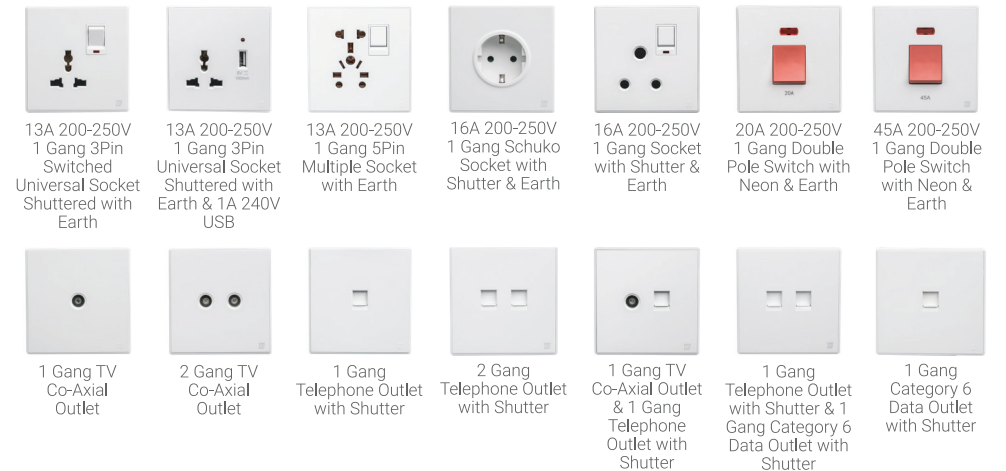

ELECTRICAL SOCKETS