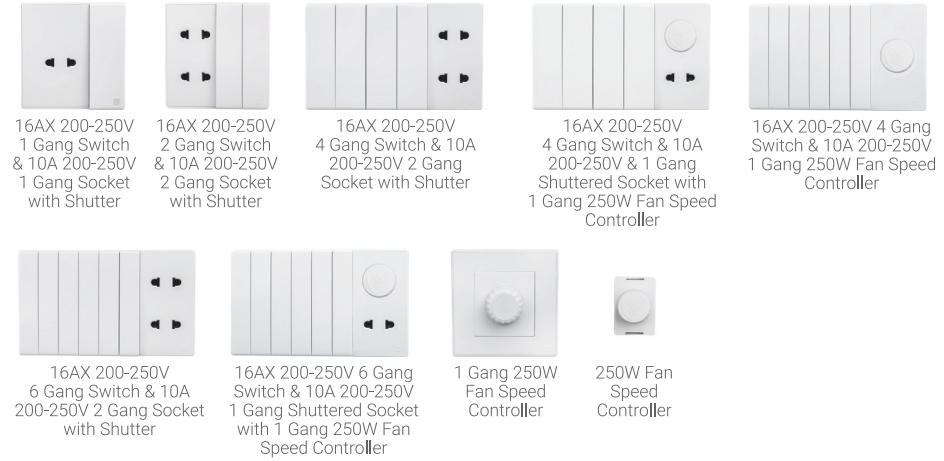

V8

FOR THE LOVE OF WHITE

Specifications

Material
Polycarbonate

Color
White

METAL BASE | PURE COPPER CONTACTS

LIGHT SWITCHES

COMBINATION SWITCHES