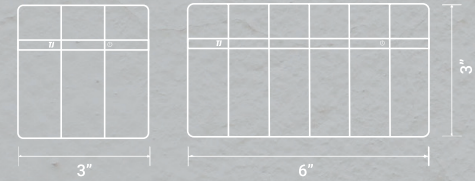

Specifications

Material
Polycarbonate

Color
Gold