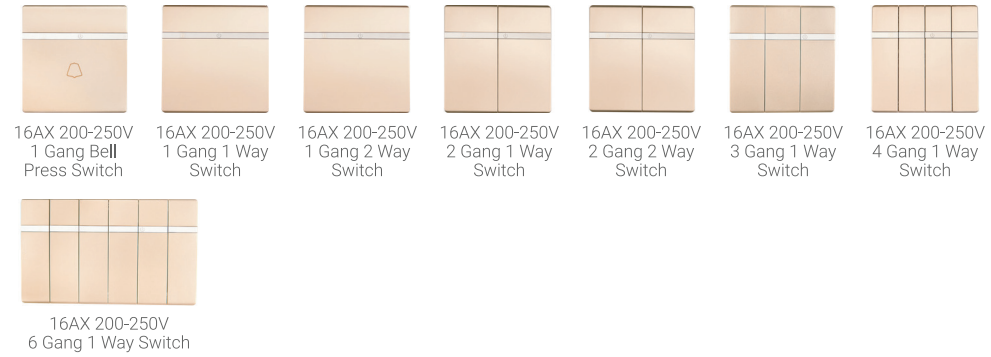

V8

FOR THE LOVE OF WHITE

Specifications

Material
Polycarbonate

Color
White

METAL BASE | PURE COPPER CONTACTS

LIGHT SWITCHES

COMBINATION SWITCHES

ELECTRICAL SOCKETS

V9

REJUVENATING BASICS

Specifications

Material
Polycarbonate

Color
Gold

METAL BASE | PURE COPPER CONTACTS

LIGHT SWITCHES

COMBINATION SWITCHES

ELECTRICAL SOCKETS

V10

THE CHANGE YOU NEED

Specifications

Material
Polycarbonate

Color
White

METAL BASE | PURE COPPER CONTACTS