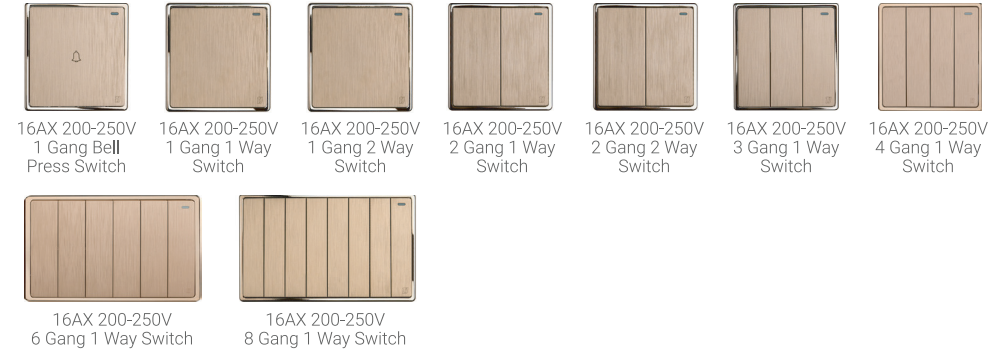

VL

SIMPLY MODERN

Specifications

Material
Polycarbonate

Color
White

METAL BASE | PURE COPPER CONTACTS

LIGHT SWITCHES

COMBINATION SWITCHES

ELECTRICAL SOCKETS

V1

BOLDLY AT THE TOP

Specifications

Material
Polycarbonate

Color
Gold

METAL BASE | PURE COPPER CONTACTS

LIGHT SWITCHES

COMBINATION SWITCHES

ELECTRICAL SOCKETS

V5

POWERFULLY FINE LINED

Specifications

Material
Polycarbonate

Color
Grey

METAL BASE | PURE COPPER CONTACTS

LIGHT SWITCHES

10A 200-250V
1 Gang Bell
Press Switch

10AX 200-250V
1 Gang 1 Way
Switch

10AX 200-250V
1 Gang 2 Way
Switch

10AX 200-250V
2 Gang 1 Way
Switch

10AX 200-250V
2 Gang 2 Way
Switch

10AX 200-250V
3 Gang 1 Way
Switch