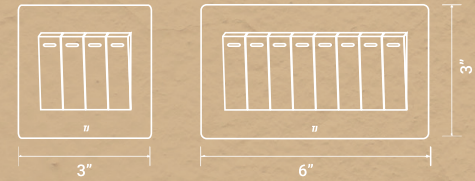

Specifications

Material
Polycarbonate

Color
White

METAL BASE | PURE COPPER CONTACTS