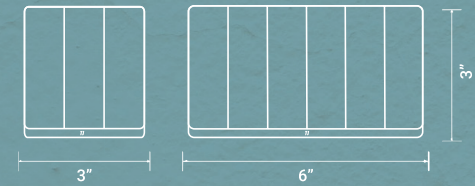

COMBINATION SWITCHES

ELECTRICAL SOCKETS

V10

THE CHANGE YOU NEED

Specifications

Material
Polycarbonate

Color
White

METAL BASE | PURE COPPER CONTACTS