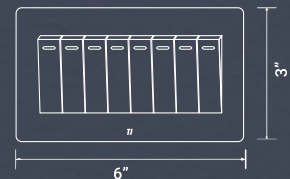

Specifications

Material
Polycarbonate

Color
Grey