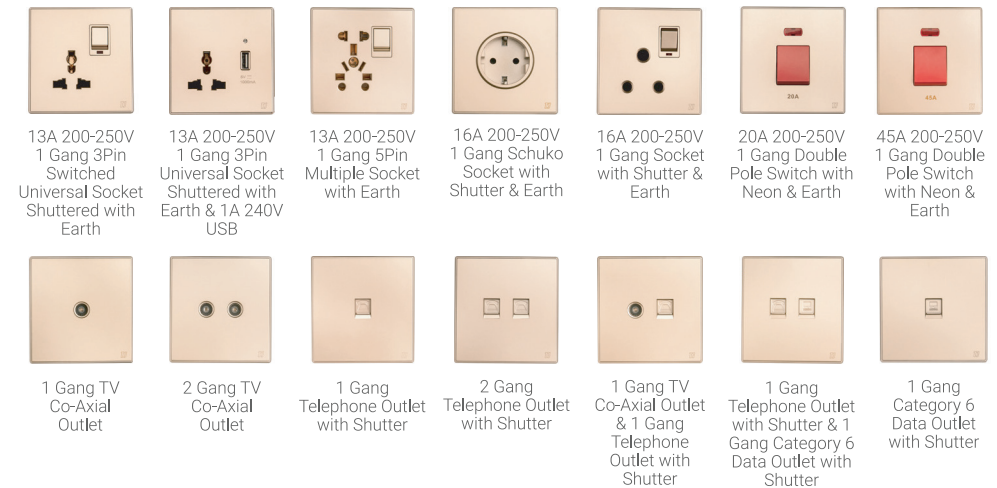

ELECTRICAL SOCKETS

V9

REJUVENATING BASICS

Specifications

Material
Polycarbonate

Color
Gold

METAL BASE | PURE COPPER CONTACTS

LIGHT SWITCHES

COMBINATION SWITCHES

ELECTRICAL SOCKETS

V10

THE CHANGE YOU NEED

Specifications

Material
Polycarbonate

Color
White

METAL BASE | PURE COPPER CONTACTS