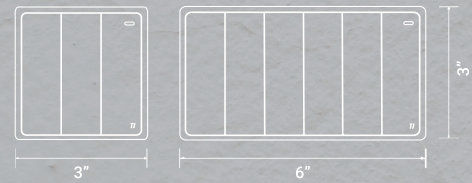

Specifications

Material
Polycarbonate

Color
Gold