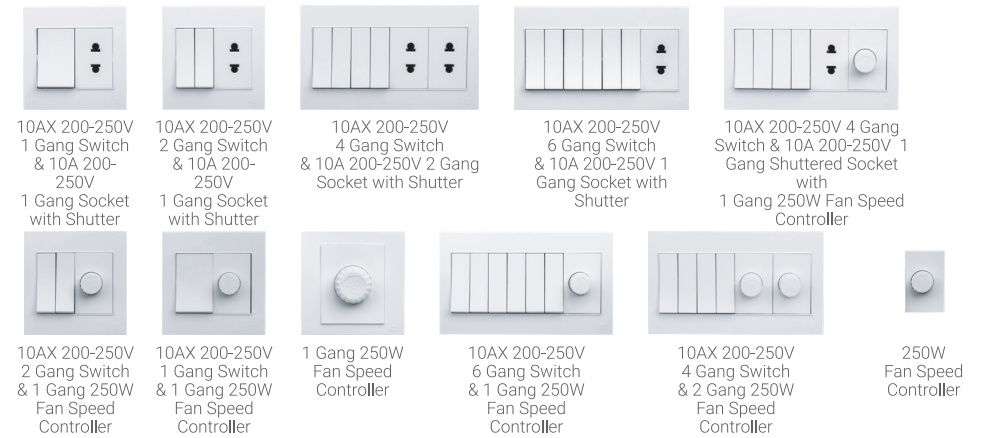

VL

SIMPLY MODERN

Specifications

Material
Polycarbonate

Color
White

METAL BASE | PURE COPPER CONTACTS

LIGHT SWITCHES

COMBINATION SWITCHES

ELECTRICAL SOCKETS

V1

BOLDLY AT THE TOP

Specifications

Material
Polycarbonate

Color
Gold

METAL BASE | PURE COPPER CONTACTS

LIGHT SWITCHES