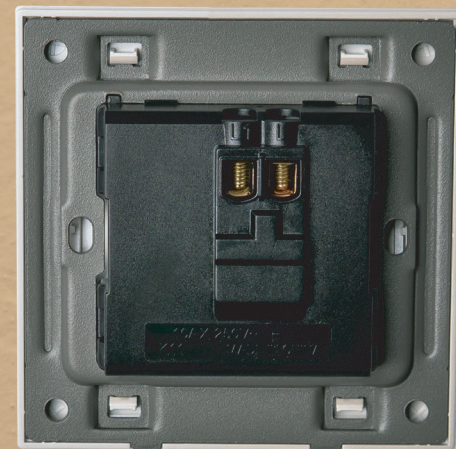

Specifications

Material
Polycarbonate

Color
White

METAL BASE | PURE COPPER CONTACTS