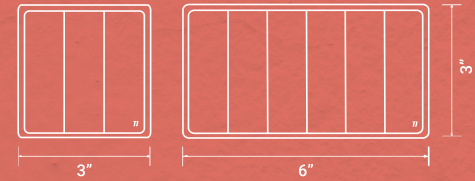

V8

FOR THE LOVE OF WHITE

Specifications

Material
Polycarbonate

Color
White

METAL BASE | PURE COPPER CONTACTS

LIGHT SWITCHES

COMBINATION SWITCHES