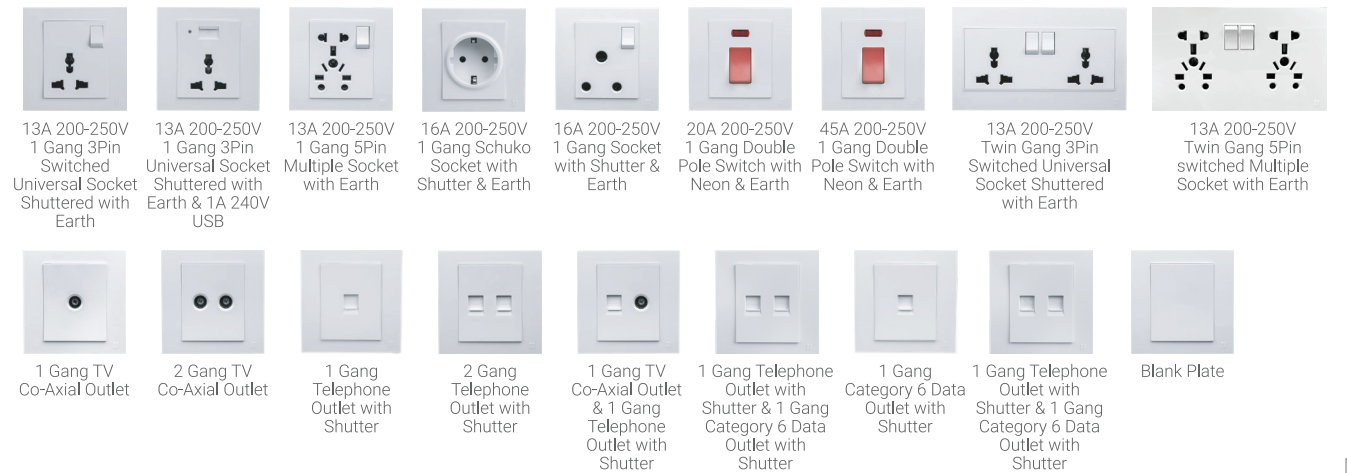

VL

SIMPLY MODERN

Specifications

Material
Polycarbonate

Color
White

METAL BASE | PURE COPPER CONTACTS

LIGHT SWITCHES

COMBINATION SWITCHES

ELECTRICAL SOCKETS

V1

BOLDLY AT THE TOP

Specifications

Material
Polycarbonate

Color
Gold

METAL BASE | PURE COPPER CONTACTS

LIGHT SWITCHES