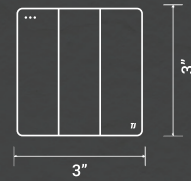

Specifications

Material
Polycarbonate

Color
Grey

METAL BASE | PURE COPPER CONTACTS

LIGHT SWITCHES

16AX 200-250V
1 Gang Bell
Press Switch

16AX 200-250V
1 Gang 1 Way
Switch

16AX 200-250V
1 Gang 2 Way
Switch

16AX 200-250V
2 Gang 1 Way
Switch

16AX 200-250V
3 Gang 1 Way
Switch

16AX 200-250V
4 Gang 1 Way
Switch

ELECTRICAL SOCKETS

13A 200-250V
1 Gang 3Pin
Switched
Universal Socket
Shuttered with
Earth

13A 200-250V
1 Gang 3Pin
Universal Socket
Shuttered with
Earth & 2 Gang
1A 240V USB

16A 200-250V
1 Gang Socket
with Shutter &
Earth

45A 200-250V
1 Gang Double
Pole Switch
with Neon &
Earth

1 Gang TV
Co-Axial
Outlet

1 Gang
Telephone Outlet
with Shutter

1 Gang
Telephone Outlet
with Shutter &
1 Gang TV
Co-Axial Outlet

1 Gang 250W
Fan Speed
Controller