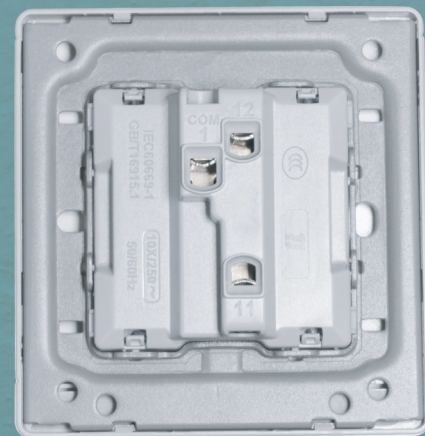

Specifications

Material
Polycarbonate

Color
White