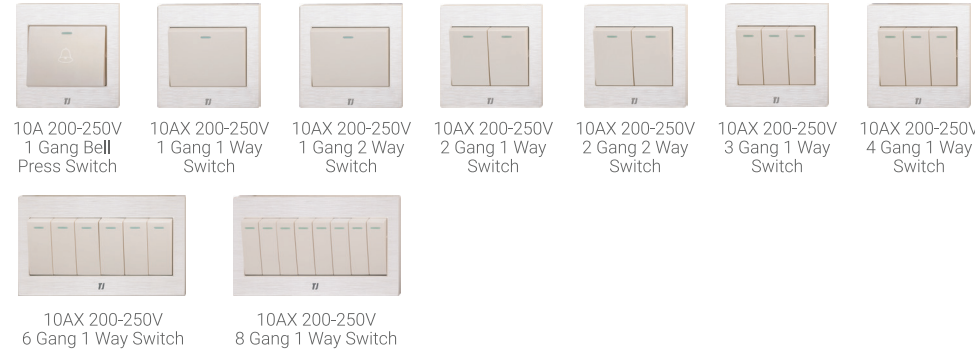

LIGHT SWITCHES

10A 200-250V 1 Gang Bell Press Switch | 10AX 200-250V 1 Gang 1 Way Switch | 10AX 200-250V 1 Gang 2 Way Switch | 10AX 200-250V 2 Gang 1 Way Switch | 10AX 200-250V 2 Gang 2 Way Switch | 10AX 200-250V 3 Gang 1 Way Switch | 10AX 200-250V 4 Gang 1 Way Switch

10AX 200-250V 6 Gang 1 Way Switch | 10AX 200-250V 8 Gang 1 Way Switch

COMBINATION SWITCHES

10AX 200-250V 1 Gang Switch & 10A 200-250V 1 Gang Socket with Shutter | 10AX 200-250V 2 Gang Switch & 10A 200-250V 2 Gang Socket with Shutter | 10AX 200-250V 4 Gang Switch & 10A 200-250V 2 Gang Socket with Shutter | 10AX 200-250V 6 Gang Switch & 10A 200-250V 1 Gang Socket with Shutter | 10AX 200-250V 4 Gang Switch & 10A 200-250V 1 Gang Shuttered Socket with 1 Gang 250W Fan Speed Controller