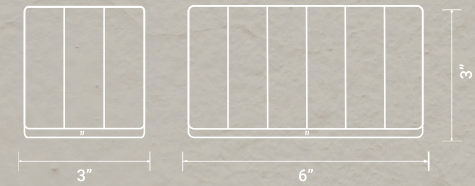

LIGHT SWITCHES

COMBINATION SWITCHES

ELECTRICAL SOCKETS

V11

COLLECTING MEMORIES

Specifications

Material
Polycarbonate

Color
Grey