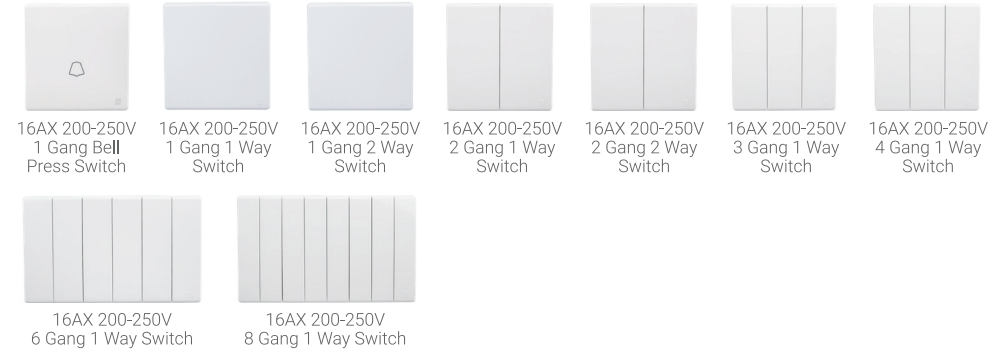

V8

FOR THE LOVE OF WHITE

Specifications

Material
Polycarbonate

Color
White

METAL BASE | PURE COPPER CONTACTS

LIGHT SWITCHES

COMBINATION SWITCHES