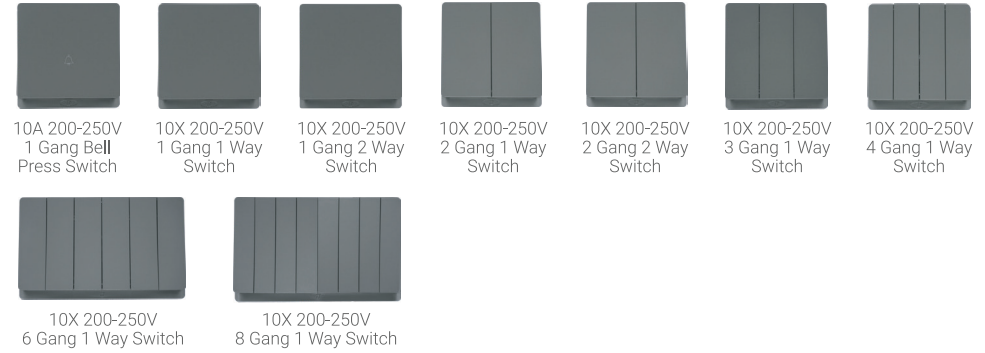

LIGHT SWITCHES