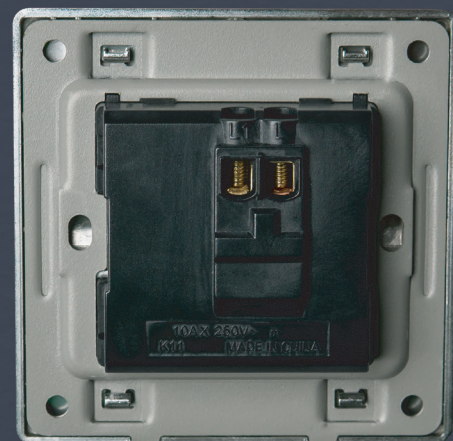

ELECTRICAL SOCKETS

V1

BOLDLY AT THE TOP

Specifications

Material
Polycarbonate

Color
Gold

METAL BASE | PURE COPPER CONTACTS

LIGHT SWITCHES

COMBINATION SWITCHES

ELECTRICAL SOCKETS

V5

POWERFULLY FINE LINED

Specifications

Material
Polycarbonate

Color
Grey

METAL BASE | PURE COPPER CONTACTS

LIGHT SWITCHES

10A 200-250V
1 Gang Bell
Press Switch

10AX 200-250V
1 Gang 1 Way
Switch

10AX 200-250V
1 Gang 2 Way
Switch

10AX 200-250V
2 Gang 1 Way
Switch

10AX 200-250V
2 Gang 2 Way
Switch

10AX 200-250V
3 Gang 1 Way
Switch

10AX 200-250V
4 Gang 1 Way
Switch

10AX 200-250V
6 Gang 1 Way
Switch

10AX 200-250V
8 Gang 1 Way
Switch

COMBINATION SWITCHES

10AX 200-250V
1 Gang Switch
& 10A 200-250V
1 Gang Socket
with Shutter

10AX 200-250V
2 Gang Switch
& 10A 200-250V
2 Gang Socket
with Shutter