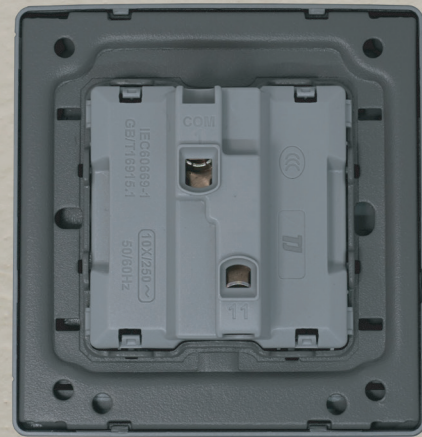

LIGHT SWITCHES

COMBINATION SWITCHES

ELECTRICAL SOCKETS

V11

COLLECTING MEMORIES

Specifications

Material
Polycarbonate

Color
Grey