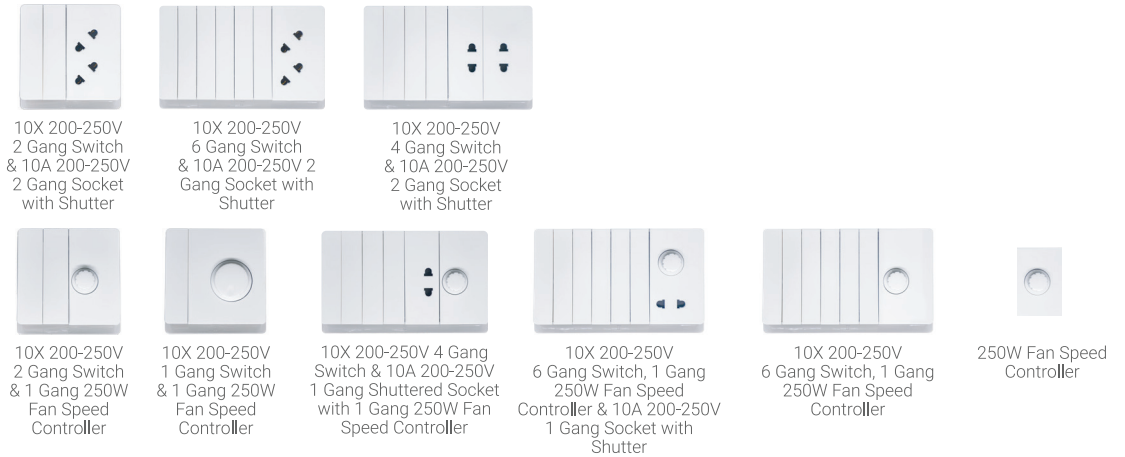

COMBINATION SWITCHES

ELECTRICAL SOCKETS

V10

THE CHANGE YOU NEED

Specifications

Material
Polycarbonate

Color
White

METAL BASE | PURE COPPER CONTACTS

LIGHT SWITCHES

COMBINATION SWITCHES

ELECTRICAL SOCKETS

V11

COLLECTING MEMORIES

Specifications

Material
Polycarbonate

Color
Grey